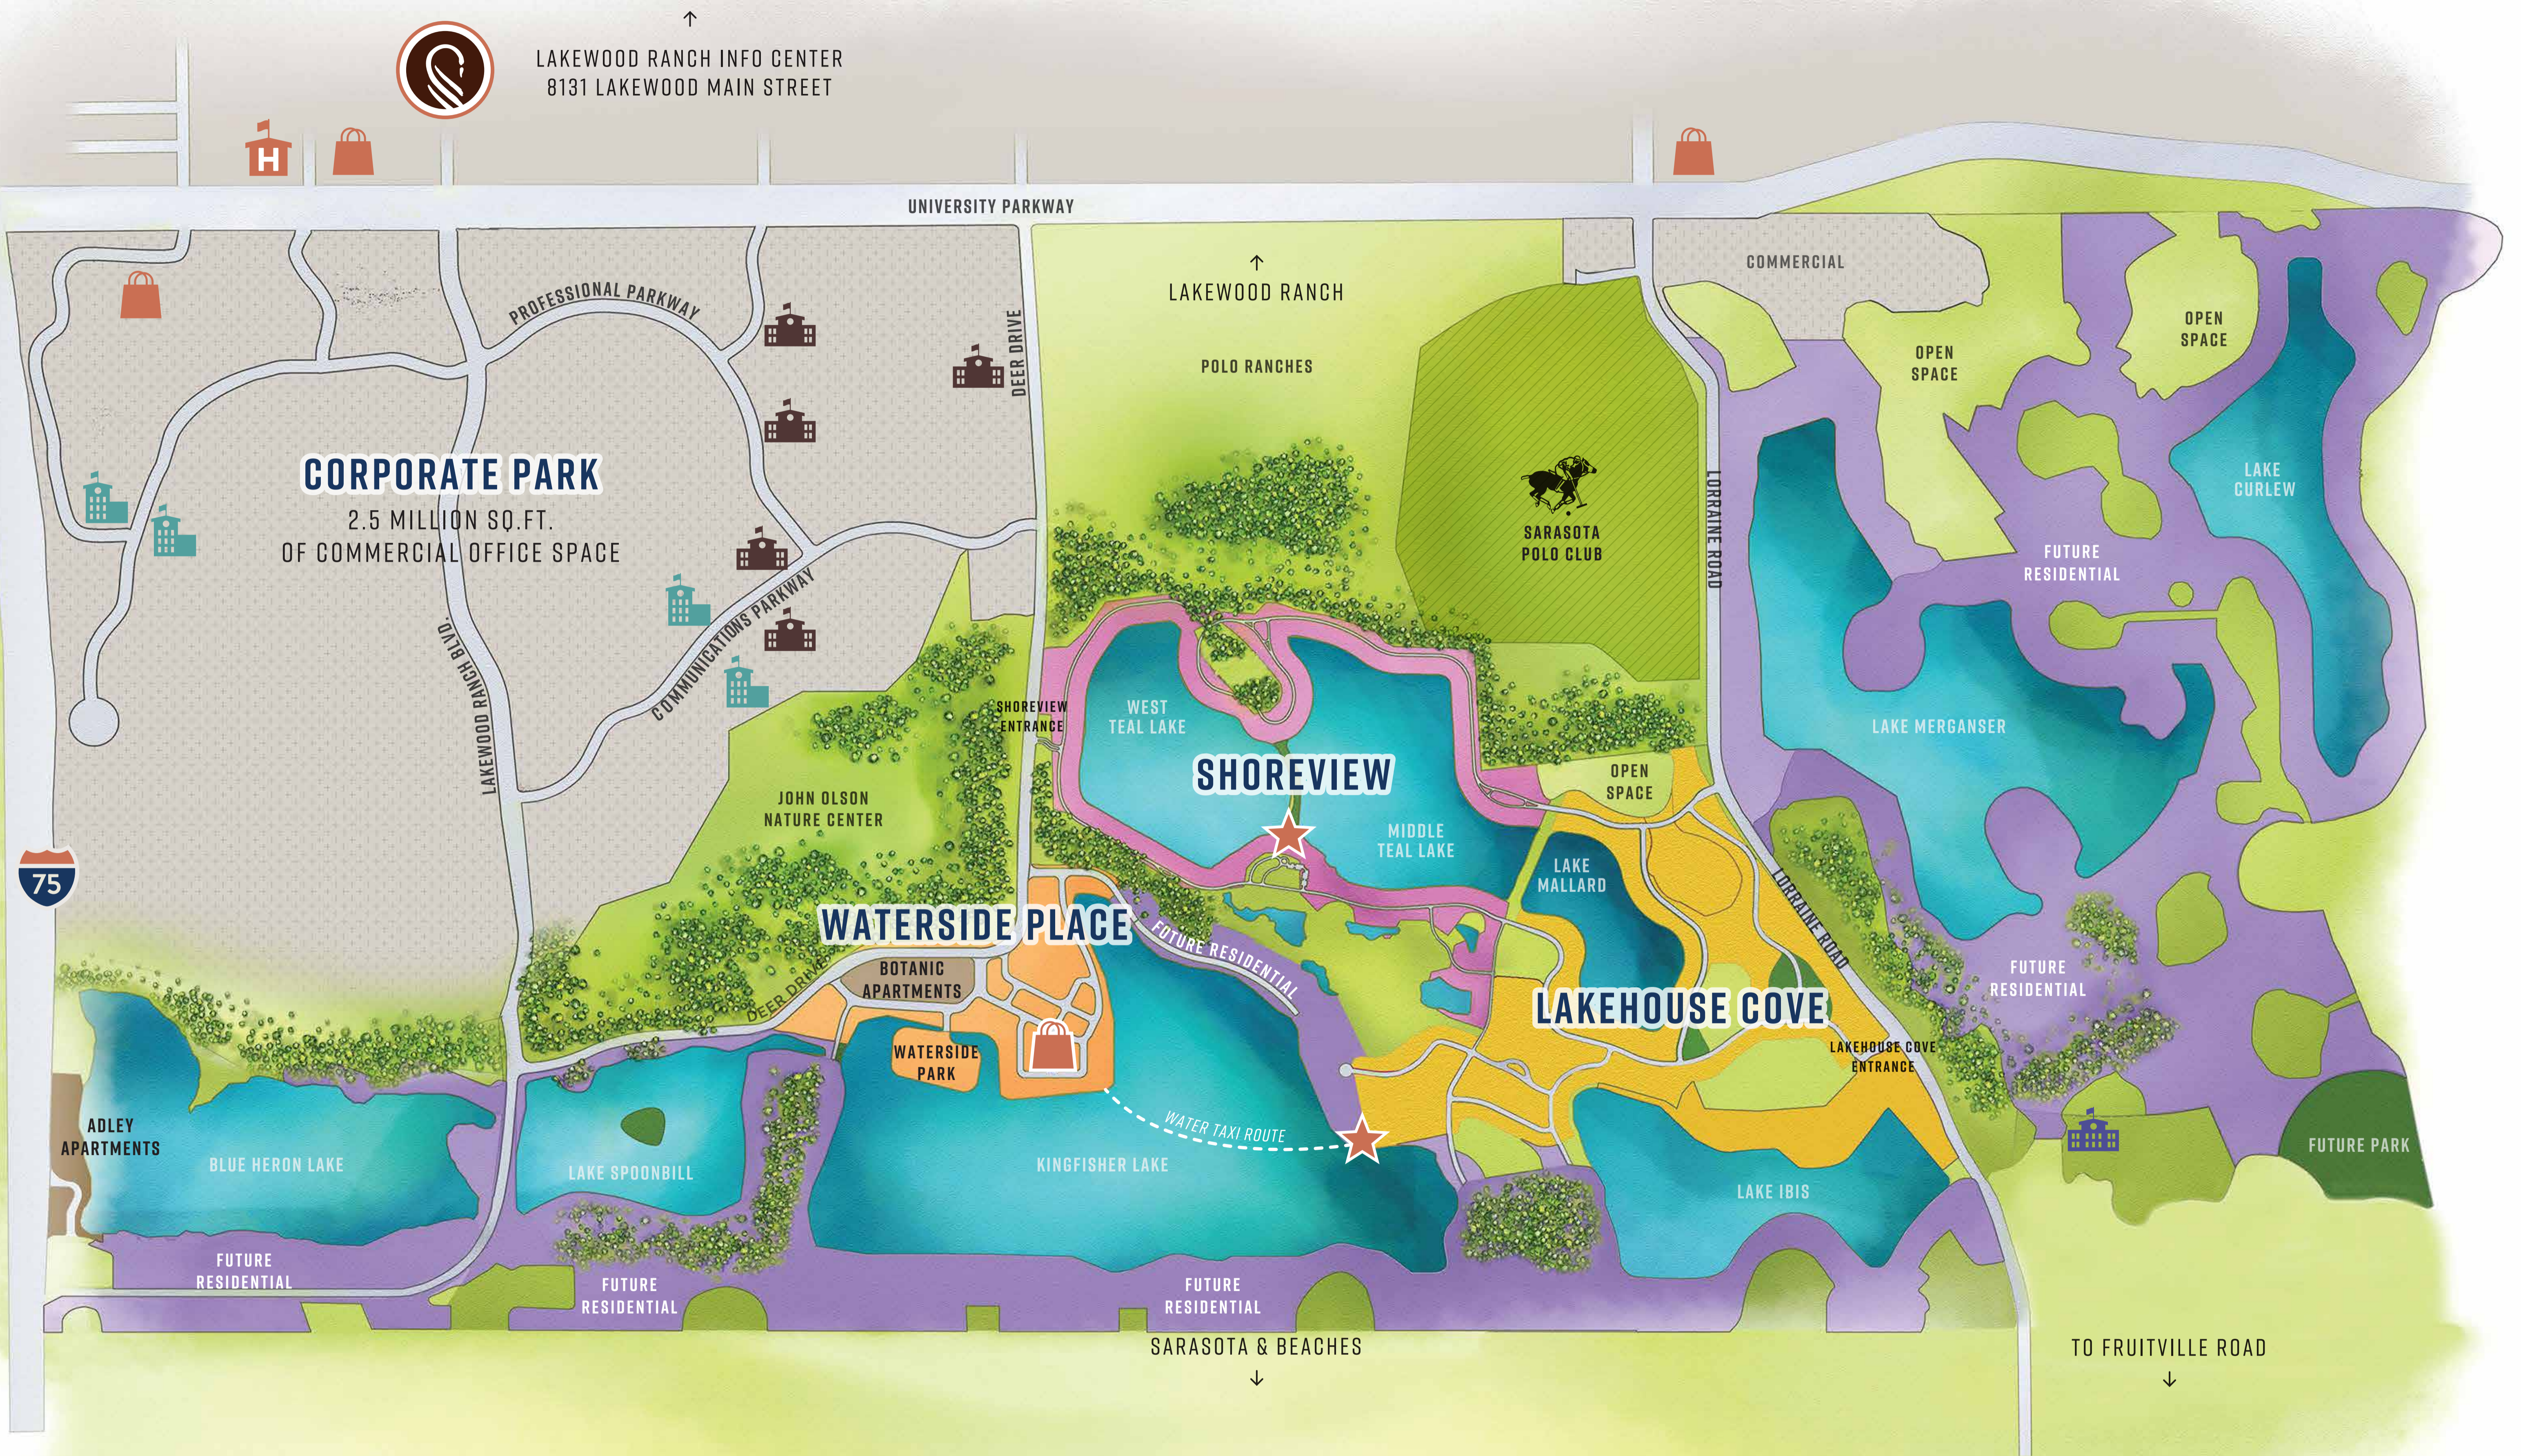

WATERSIDE VILLAGE MAP

↑
LAKEWOOD RANCH INFO CENTER
8131 LAKEWOOD MAIN STREET

INFORMATION CENTER

LAKEHOUSE COVE

FUTURE RESIDENTIAL

PUBLIC SCHOOLS

SHOPPING + DINING

WATER TAXI ROUTE

SHOREVIEW

APARTMENTS

PRIVATE SCHOOLS

HOSPITAL

WATERSIDE PLACE

COMMERCIAL

HIGHER EDUCATIONS

WATERFRONT AMENITY AREA

LAKEWOOD RANCH

WATERSIDE

FOR MORE INFO, VISIT LWRWATERSIDE.COM