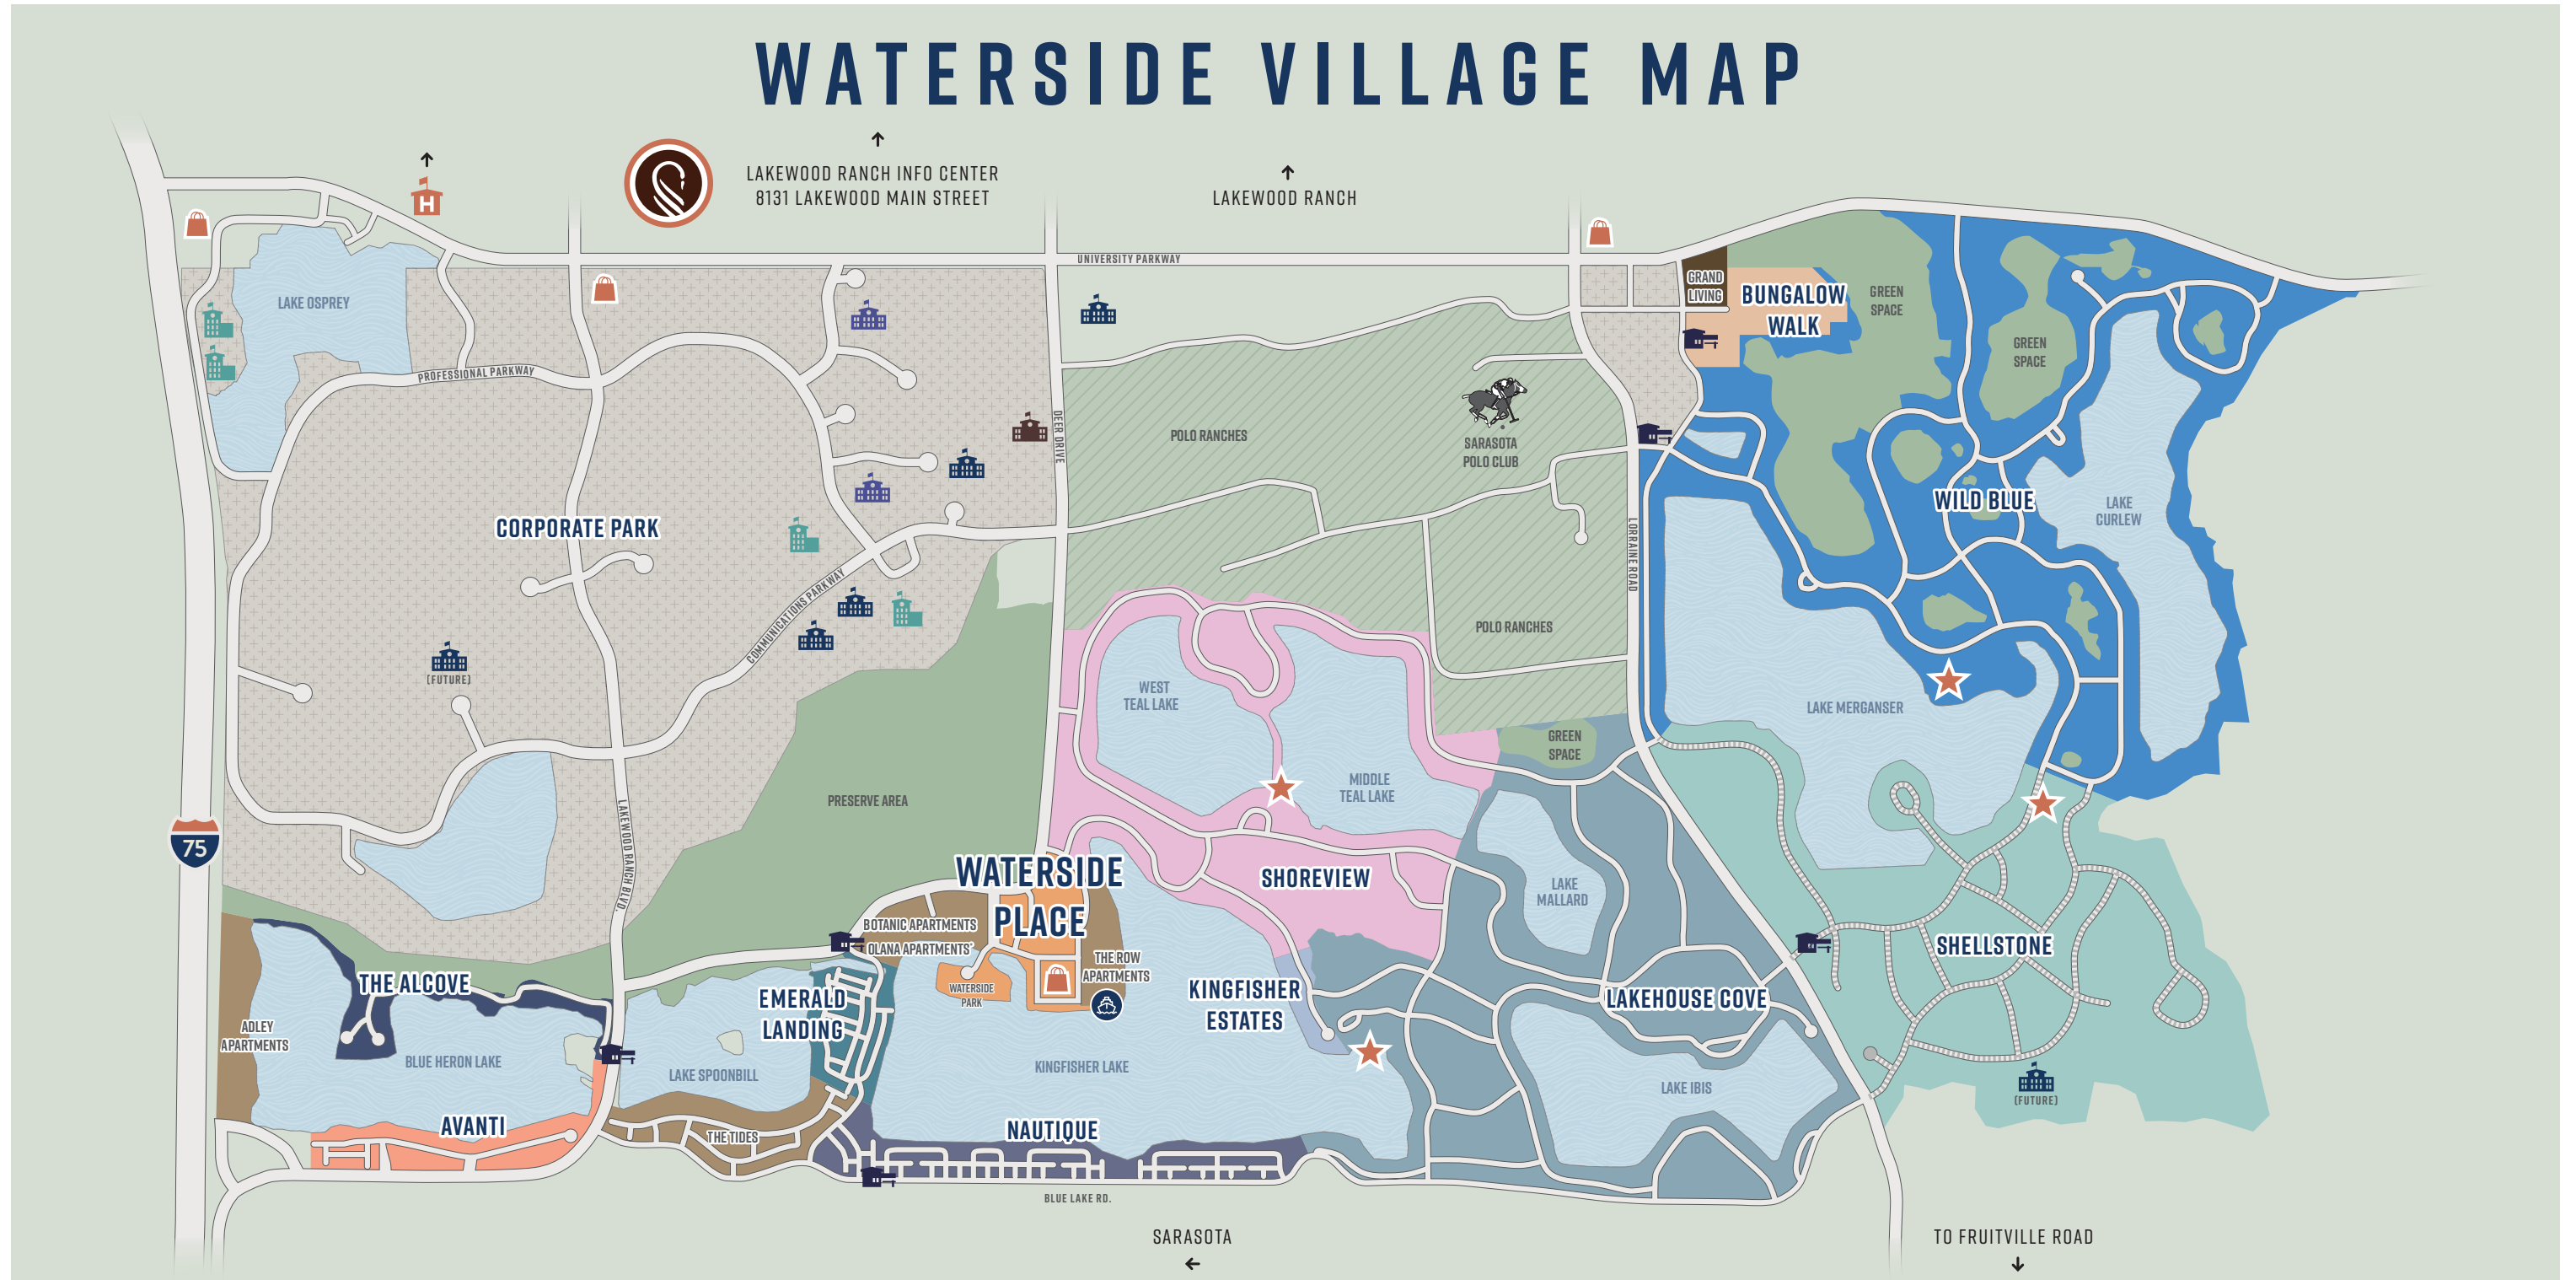

WATERSIDE VILLAGE MAP

- AVANTI
- BUNGALOW WALK
- EMERALD LANDING
- KINGFISHER ESTATES
- LAKEHOUSE COVE
- NAUTIQUE
- SHOREVIEW
- THE ALCOVE
- WATERSIDE PLACE
- WILD BLUE

- SHELLSTONE
- RENTAL PROPERTY
- SENIOR LIVING
- COMMERCIAL

- PRESCHOOLS
- PRIVATE SCHOOLS
- PUBLIC SCHOOLS
- HIGHER EDUCATION
- VILLAGE ENTRANCE

- INFORMATION CENTER
- SHOPPING + DINING
- HOSPITAL
- NEIGHBORHOOD AMENITY CENTER
- WATER TAXI

WATERSIDE

FOR MORE INFO, VISIT LWRWATERSIDE.COM

The information, illustrations, maps and depictions contained in this map concerning the Lakewood Ranch development are based on the current proposed development concepts; actual development may vary from what is depicted. *Coming soon or future. © Lakewood Ranch 2025